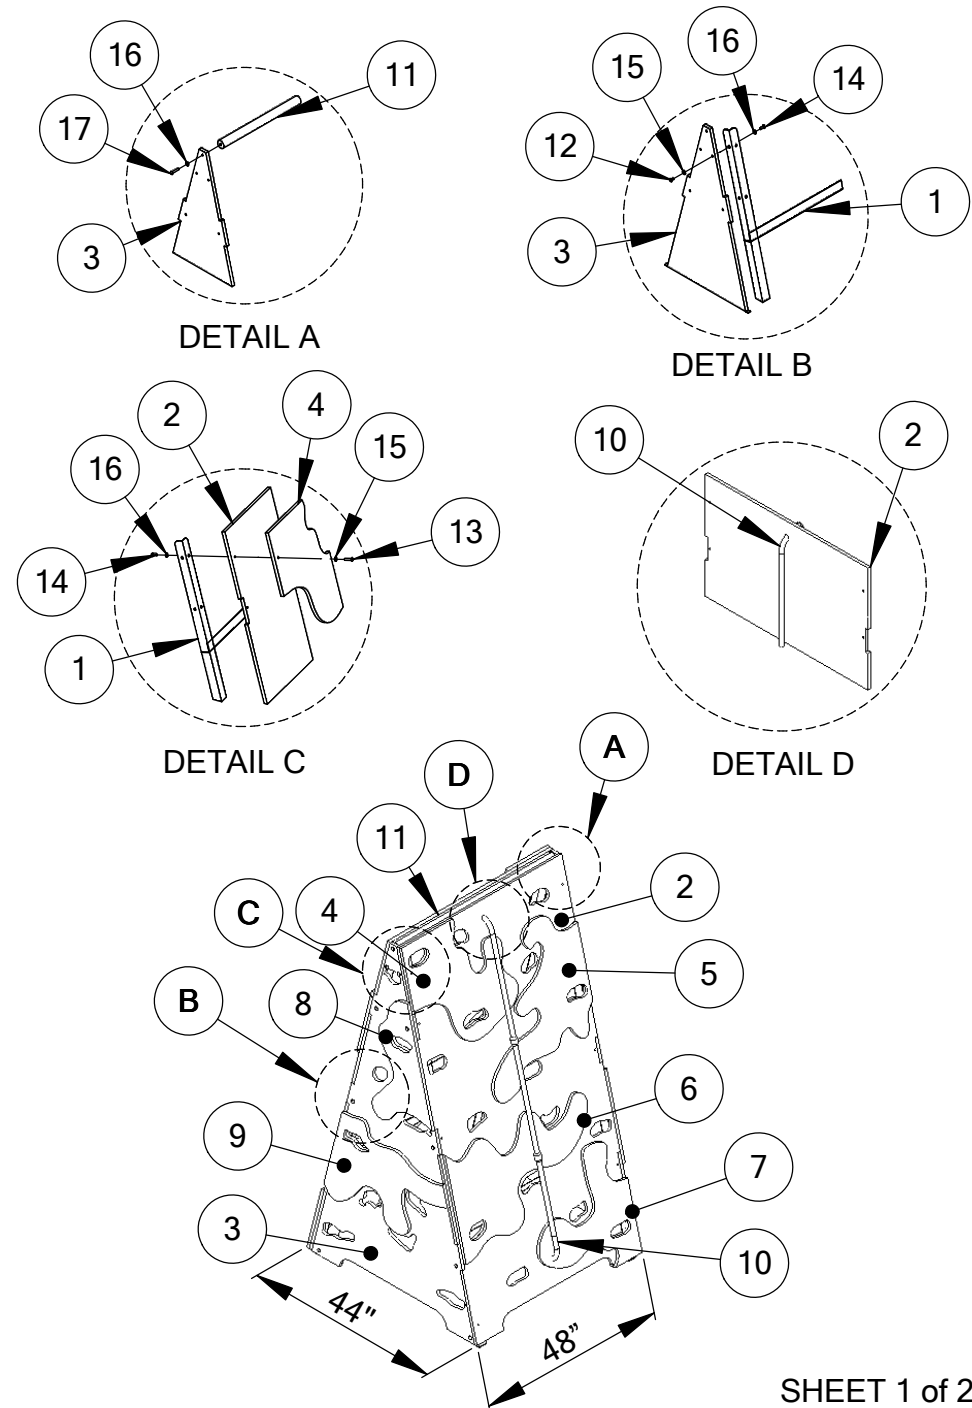

ITEM NO.	PART NUMBER	DESCRIPTION	QTY.
1	913-353	Frame For Challenge Climber	2
2	904-811	Challenge Climber Main Panels	2
3	904-812	Challenge Climber Tri Panels	2
4	904-813	Set of Panel Multi-Color Panel 1	2
5	000-000	Multi-Color Panel 2	2
6	000-000	Multi-Color Panel 3	2
7	000-000	Multi-Color Panel 4	2
8	000-000	Multi-Color Panel 5	2
9	000-000	Multi-Color Panel 6	2
10	336-042	Challenge Climber Rope	2
11	913-354	Challenge Climber Top Support	1
12	116-529	5/16" x 3/4" Buttonhead Bolt	32
13	116-531	5/16" x 1-1/4" Buttonhead Bolt	70
14	216-512	5/16" x 1" Buttonhead Nut	102
15	316-501	5/16" Flat Washer	102
16	316-601	3/8" Flat Washer	104
17	126-707	3/8" x 1-1/2" Buttonhead Bolt	2
18	516-400	LockTite	4
19	416-505	7/32" Long Arm Socket Key	1
20	416-350	3/16" Socket Key	2

FOOTING DIAGRAM